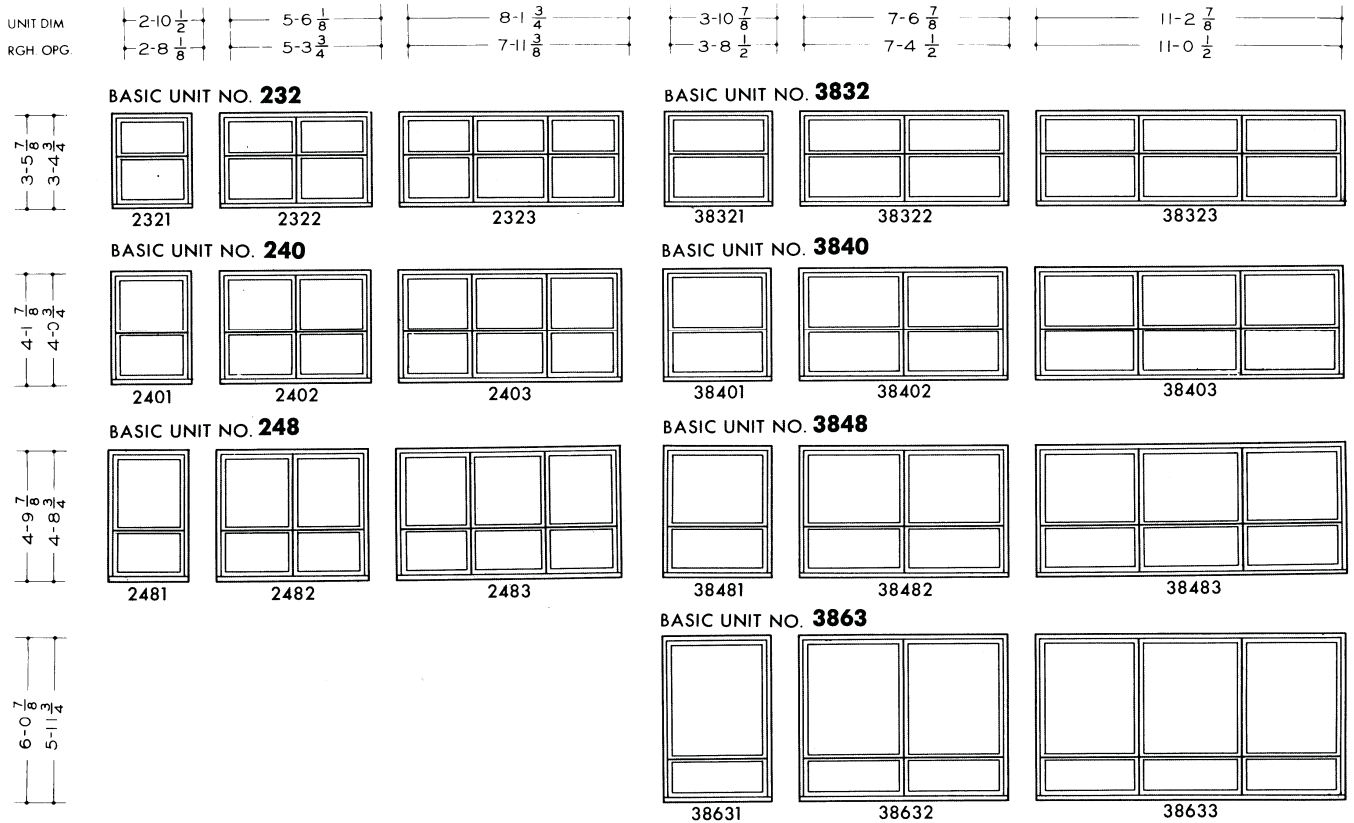

Unit Sizes

Unit Sizes

Note:

Unit Dim. refers to overall outside-to-outside frame. Rgh. Opg. refers to rough stud opening. Glass size refers to unobstructed (visible) glass dimensions

Beauty-Line Window Unit Sizes

Unit viewed from exterior.

Unit Sizes

Unit Sizes

Note:

Unit Dim. refers to overall outside-to-outside frame. Rgh. Opg. refers to rough stud opening. Glass size refers to unobstructed (visible) glass dimensions

Beauty-Line Window Unit Sizes