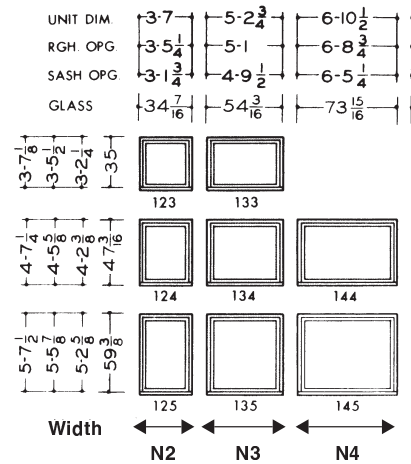

Unit Sizes

Size Chart

Note:

Unit Dimension refers to overall outside-to-outside frame. Rgh. Opg. refers to rough stud opening. Sash Opg. refers to clear opening dimensions. Glass refers to unobstructed (visible) glass.

Width N2 N3 N4
Picture Units

Width W2 W3 W4
Picture Units

Primed Casement Window Basic and Picture Unit Sizes

Unit viewed from exterior.