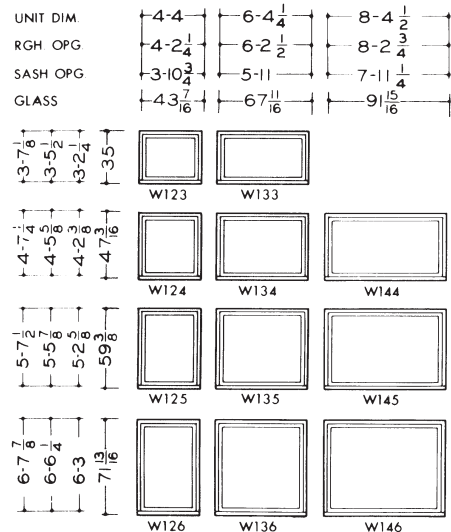

Unit Sizes

Size Chart

Note:

Unit Dimension refers to overall outside-to-outside frame. Rgh. Opg. refers to rough stud opening. Sash Opg. refers to clear opening dimensions. Glass refers to unobstructed (visible) glass.

Width N2 N3 N4
Picture Units

Width W2 W3 W4
Picture Units

Primed Casement Window Basic and Picture Unit Sizes

Unit viewed from exterior.