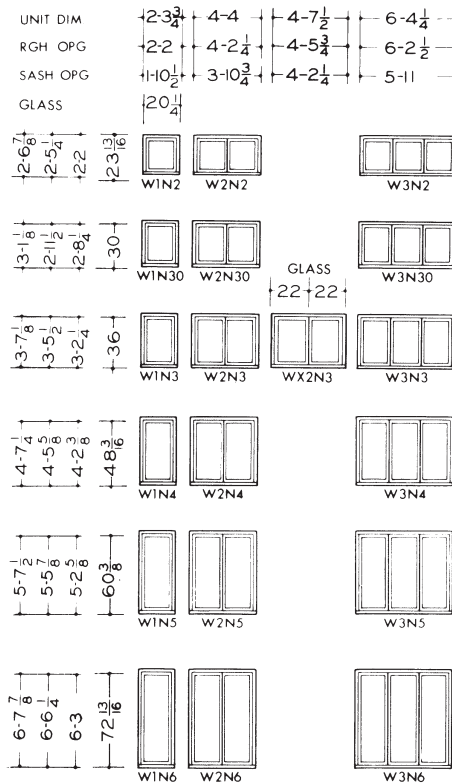

Unit Sizes

Size Chart

Note:

Unit Dimension refers to overall outside-to-outside frame. Rgh. Opg. refers to rough stud opening. Sash Opg. refers to clear opening dimensions. Glass refers to unobstructed (visible) glass.

Width N2 N3 N4
Picture Units

Width W2 W3 W4
Picture Units

Primed Casement Window Basic and Picture Unit Sizes

Unit viewed from exterior.